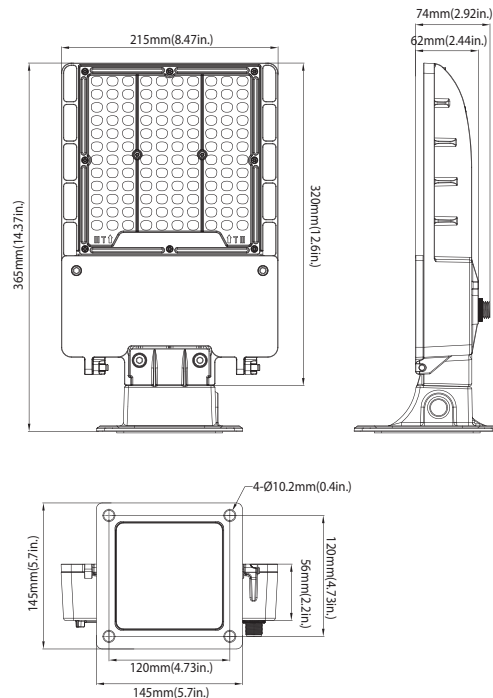

## 70W - 100W

INPUT VOLTAGE	120 - 277 VAC / 347-480VAC
CRI	>70
LUMEN PER WATT	>139 LM/W
AVAILABLE CCT	4000K,5000K
LIFE SPAN	50,000 HOURS
OPERATION TEMPERATURE	-40°F ~ 104°F
LUMEN	70W - 9550 LM 100W - 13,850 LM

# DIMENSIONS: