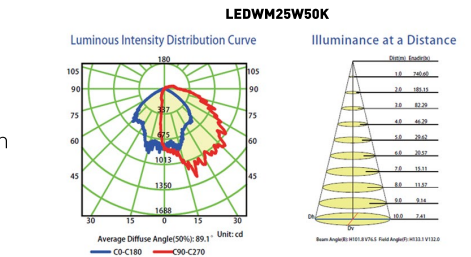

Specifications

Body Material:	Die Cast Housing + PC Cover
Finish:	Dark Bronze
Beam Angle:	120°
Input Voltage:	110-277 VAC
Warranty:	6 Years

Model number	Wattage	Color Temp	Lumens	Dimmability	Dimension (inch)
LEDWM17W50K	17 Watts	5000 K	1600 Lm	No	5.5" x 8.4" x 3.5"
LEDWM25W50K	25 Watts	5000 K	2200 Lm	No	5.5" x 8.4" x 3.5"