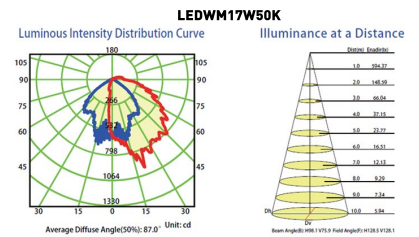

Specifications

Body Material:	Die Cast Housing + PC Cover
Finish:	Dark Bronze
Beam Angle:	120°
Input Voltage:	110-277 VAC
Warranty:	6 Years

Model number	Wattage	Color Temp	Lumens	Dimmability	Dimension (inch)
LEDWM17W50K	17 Watts	5000 K	1600 Lm	No	5.5" x 8.4" x 3.5"
LEDWM25W50K	25 Watts	5000 K	2200 Lm	No	5.5" x 8.4" x 3.5"