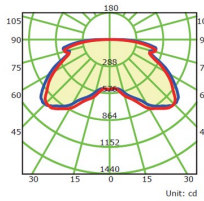

Low Ceiling Surface Mount LED Canopy Fixture

Feature

- Widely used for outdoor lower ceiling porch, hallway, parking garage and other commercial general lighting purpose
- Replace 175 - 250W MH or HID light fixtures
- Design to provide an even and smooth lighting distribution to the ground
- Support to pendant mouning and direct surface mouning
- Build-in class 2 driver, UL, cUL and DLC qualified

Luminous Intensity Distribution Curve

Unit: cd

LEDCNP45W50K

Illuminance at a Distance

Luminous Intensity Distribution Curve

LEDCNP70W50K

Illuminance at a Distance

Specifications

Material: Acrylic Diffuser + Aluminum Base
 Finish: Black
 Beam Angle: 120°
 Input Voltage: 110-277 VAC
 Warranty: 6 Years

Model number	Wattage	Color Temp	Lumens	Dimmability	Dimension (inch)
LEDCNP45W50K	45 Watts	5000K	4350 Lm	No	9.57"x9.57"x2.87"
LEDCNP70W50K	70 Watts	5000K	6700 Lm	No	9.57"x9.57"x2.87"