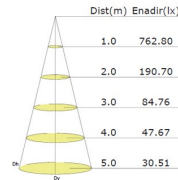

Luminous Intensity Distribution Curve

Unit: cd

LEDCNP45W50K

Illuminance at a Distance

Luminous Intensity Distribution Curve

LEDCNP70W50K

Illuminance at a Distance

Specifications

Material: Acrylic Diffuser + Aluminum Base
 Finish: Black
 Beam Angle: 120°
 Input Voltage: 110-277 VAC
 Warranty: 6 Years

Model number	Wattage	Color Temp	Lumens	Dimmability	Dimension (inch)
LEDCNP45W50K	45 Watts	5000K	4350 Lm	No	9.57"x9.57"x2.87"
LEDCNP70W50K	70 Watts	5000K	6700 Lm	No	9.57"x9.57"x2.87"