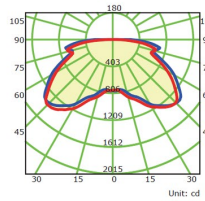

Luminous Intensity Distribution Curve

Unit: cd

LEDCNP45W50K

Illuminance at a Distance

Luminous Intensity Distribution Curve

LEDCNP70W50K

Illuminance at a Distance

Specifications

Material: Acrylic Diffuser + Aluminum Base
 Finish: Black
 Beam Angle: 120°
 Input Voltage: 110-277 VAC
 Warranty: 6 Years

Model number	Wattage	Color Temp	Lumens	Dimmability	Dimension (inch)
LEDCNP45W50K	45 Watts	5000K	4350 Lm	No	9.57"x9.57"x2.87"
LEDCNP70W50K	70 Watts	5000K	6700 Lm	No	9.57"x9.57"x2.87"