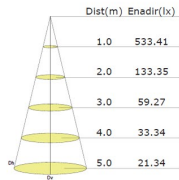

Luminous Intensity Distribution Curve

Unit: cd

LEDCNP45W50K

Illuminance at a Distance

Luminous Intensity Distribution Curve

LEDCNP70W50K

Illuminance at a Distance

Specifications

Material: Acrylic Diffuser + Aluminum Base
 Finish: Black
 Beam Angle: 120°
 Input Voltage: 110-277 VAC
 Warranty: 6 Years

Model number	Wattage	Color Temp	Lumens	Dimmability	Dimension (inch)
LEDCNP45W50K	45 Watts	5000K	4350 Lm	No	9.57"x9.57"x2.87"
LEDCNP70W50K	70 Watts	5000K	6700 Lm	No	9.57"x9.57"x2.87"