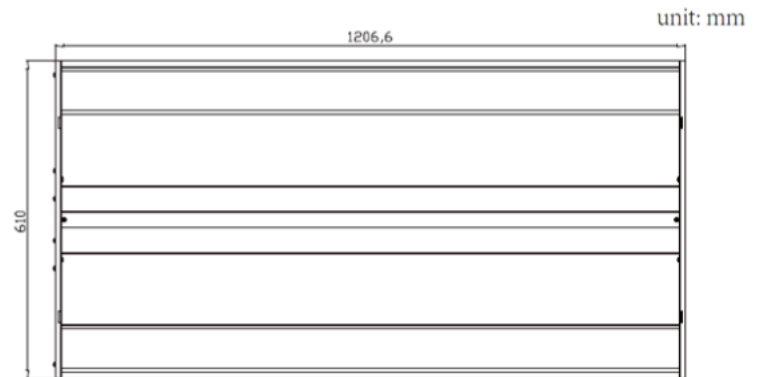

Dimensions and size:

Technical Data	
CRI	>80
Beam Angle	60°/90°/120°
Operation Temp.	- 30°C ~ 60°C
Lifespan	50,000 Hours
Waterproof Rating	Damp
Lumen per watt	> 130 lm/w

Ordering Information

Model #	CCT	Voltage	Wattage	Lumen
LED24LHB200W40K	4000k	120 - 277VAC	200W	26,000Lm
LED24LHB200W50K	5000K	120 - 277VAC	200W	26,000Lm
LED24LHB320W40K	4000k	120 - 277VAC	320W	41,600Lm
LED24LHB320W50K	5000K	120 - 277VAC	320W	41,600Lm