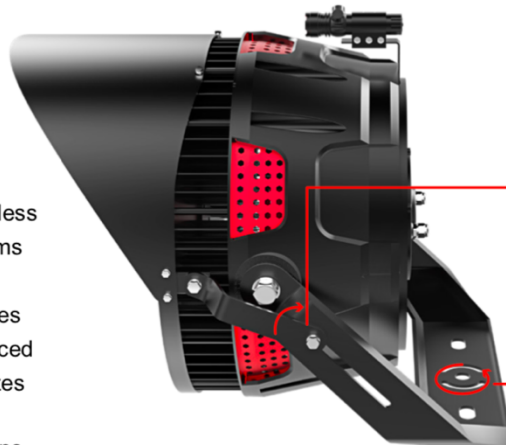

LED Sports Light

Applications

Sports Fields & Stadiums

Performance Summary

Delivered Light Output: 39,000 – 162,500 Lumens

Input Power: 300 – 1,250w

Efficacy: 130lm/w

Lifetime: 145,000 hours

CRI: >80Ra

CCT: 3000K*, 4000K*, 5000K

Input Voltage: 100-277V, 200 – 480V

Environmental Rating: IP66

Dimming: 1-10V

Compliance: DLC, UL, FCC, CE, ROHS Listed

LENS

Products are designed with seamless combination of advanced free forms optics and structure. Unique micromulti facet optic design makes the light uniformity even and reduced glare. Advanced material maximizes light transmittance. From 15° to 120° lens angle options available.

BRACKET

Up and down adjustable angle 0° ~ 240°.

Left and right adjustable angle 0° ~ 200°.