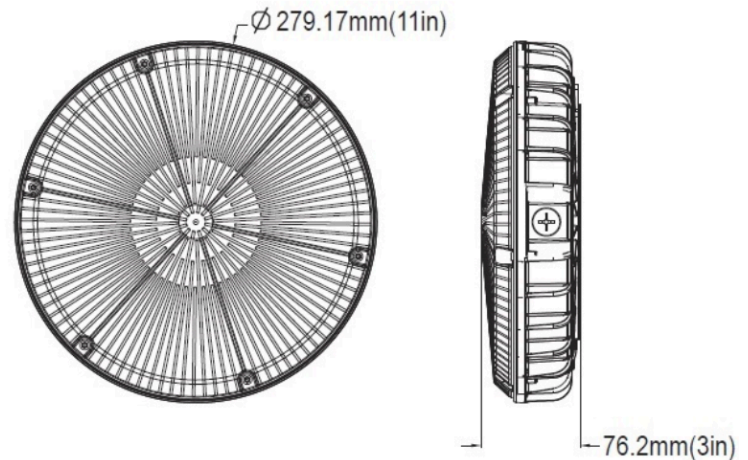

Part Number	Wattage	CCT	Input Voltage	Finishing	Lens	Sensor
EPT01-LEDRCNP	45W	30K	27V	BZ - Dark Bronze	C - Clear	Blank – without sensor
		40K		BK - Black		
	60W	50K	HV	WH - White	F - Frosted	M – with sensor