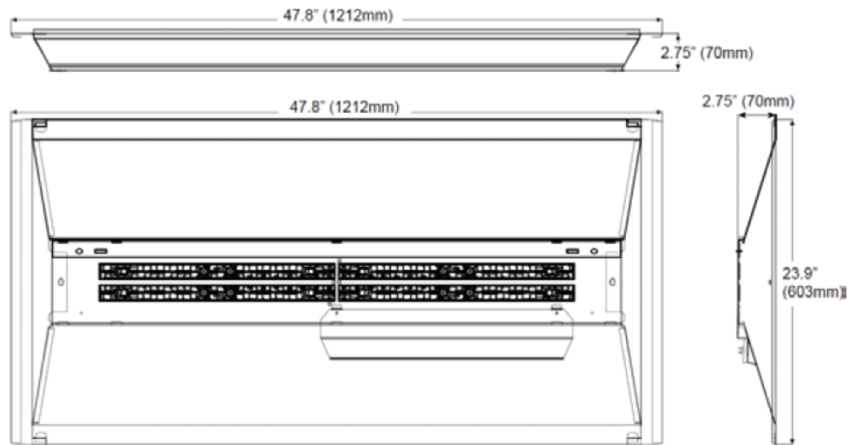

Part Number	L70 Lifetime (hrs.)	Warranty	Lumens	Wattage	Lm/W
EPT01-LEDTF-2X4-UT-30W-DIM-LIR	>50,000	5 Years	3,750Lm	30w	125 Lm/W
EPT01-LEDTF-2X4-UT-40W-DIM-LIR	>50,000	5 Years	5,000Lm	40w	125 Lm/W
EPT01-LEDTF-2X4-UT-50W-DIM-LIR	>50,000	5 Years	6,250Lm	50w	125 Lm/W