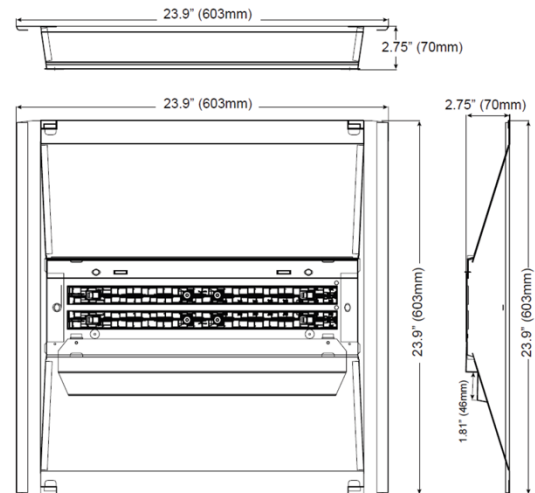

Part Number	L70 Lifetime (hrs.)	Warranty	Lumens	Wattage	Lm/W
EPT01-LEDTF-2X2-UT-30W-DIM-LIR	>50,000	5 Years	3,000Lm	24w	125 Lm/W
EPT01-LEDTF-2X2-UT-40W-DIM-LIR	>50,000	5 Years	4,500Lm	36w	125 Lm/W