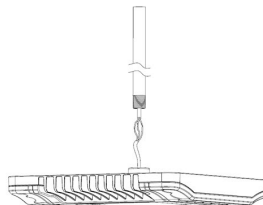

Gaslite Surface Mount LED Canopy Fixture

Feature

- Widely used for gas station, high ceiling and outdoor commercial retrofit or new constructions
- Replace 400W MH or HID Fixtures
- Low profile and surface mount installation
- Design to be install-friendly for US standard
- Use Philips LED3030 with Meanwell driver
- UL, cUL and DLC qualified

Installation 1

Installation 2

Specifications

Material:	Acrylic Diffuser + Aluminum Base
Finish:	White
Beam Angle:	120°
Input Voltage:	120-277 VAC
Warranty:	6 Years

Model number	Wattage	Color Temp	Lumens	Dimmability	Dimension [inch]
LED-CNP130W50K	130 Watts	5000K	15600 Lm	No	12.5"x12.5"x2.87"