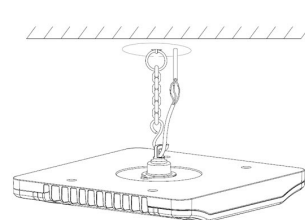

Gaslite Surface Mount LED Canopy Fixture

Feature

- Widely used for gas station, high ceiling and outdoor commercial retrofit or new constructions
- Replace 400W MH or HID Fixtures
- Low profile and surface mount installation
- Design to be install-friendly for US standard
- Use Philips LED3030 with Meanwell driver
- UL, cUL and DLC qualified

Installation 1

Installation 2

Specifications

Material:	Acrylic Diffuser + Aluminum Base
Finish:	White
Beam Angle:	120°
Input Voltage:	120-277 VAC
Warranty:	6 Years

Model number	Wattage	Color Temp	Lumens	Dimmability	Dimension [inch]
LED-CNP130W50K	130 Watts	5000K	15600 Lm	No	12.5"x12.5"x2.87"