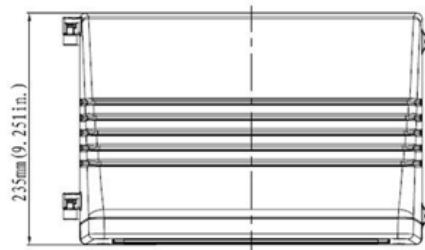

Dimensions and size:

Technical Data	
CRI	>80
Beam Angle	140°
Operation Temp.	- 30°C ~ 60°C
Lifespan	50,000 Hours
Waterproof Rating	Wet Location
Lumen per watt	> 90 lm/w

Ordering Information

Model #	CCT	Voltage	Wattage	Lumen
LEDFCUWP45W50K	5000K	120- 277VAC	45W	4900Lm
LEDFCUWP70W50K	5000K	120 - 277VAC	70W	7350Lm