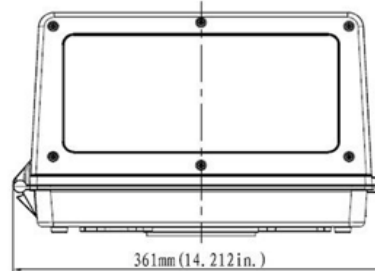

Dimensions and size:

Technical Data	
CRI	>80
Beam Angle	140°
Operation Temp.	- 30°C ~ 60°C
Lifespan	50,000 Hours
Waterproof Rating	Wet Location
Lumen per watt	> 90 lm/w

Ordering Information

Model #	CCT	Voltage	Wattage	Lumen
LEDFCUWP45W50K	5000K	120- 277VAC	45W	4900Lm
LEDFCUWP70W50K	5000K	120 - 277VAC	70W	7350Lm