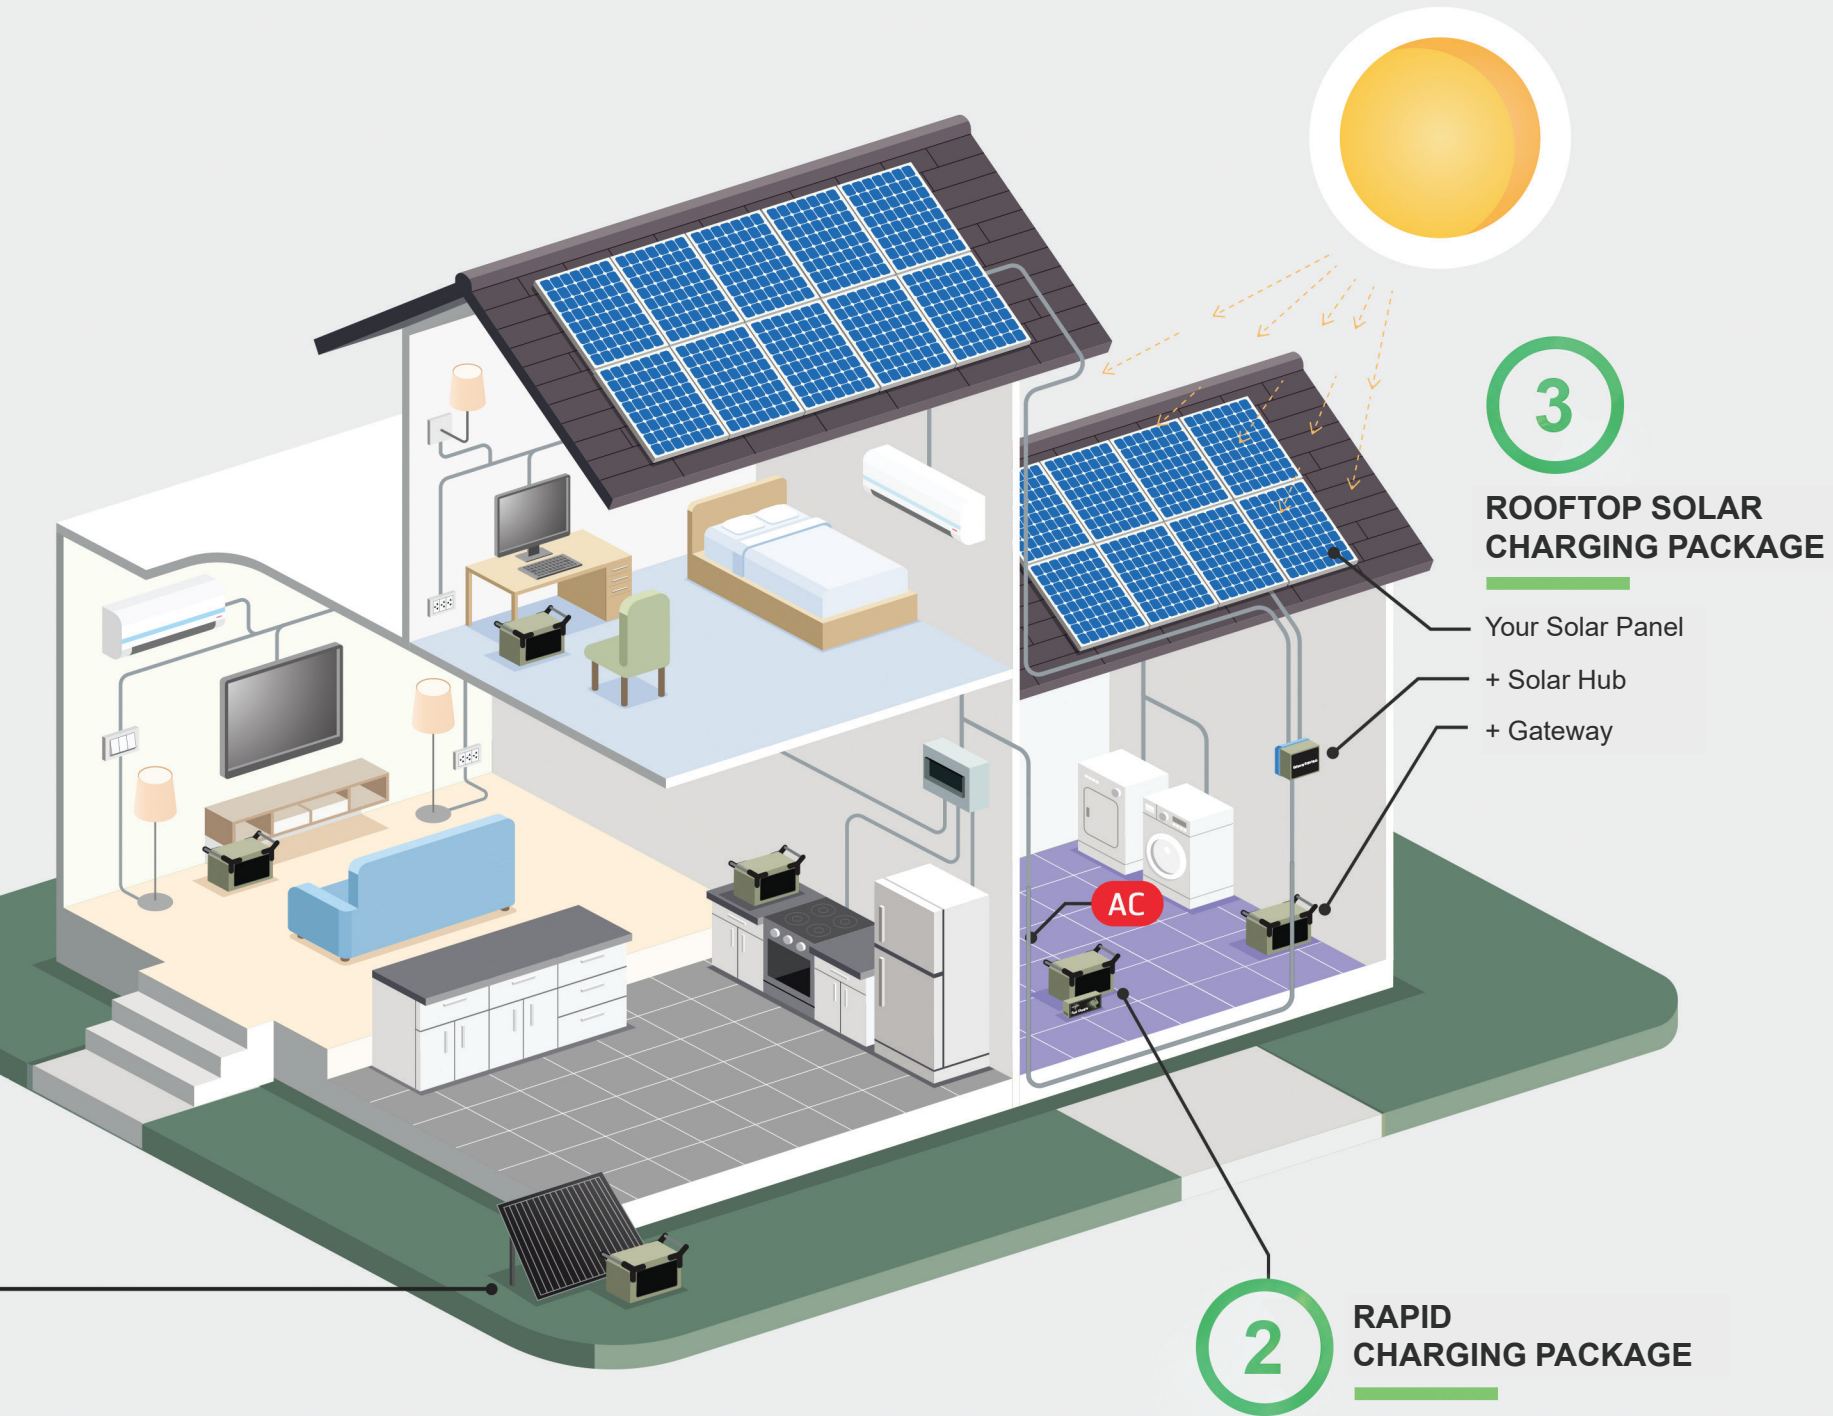

# EMERGENCY POWER STRAIGHT FROM THE SUN

The Gateway is the simplest & most powerful GREEN emergency generator in the industry! It's packed with features to ensure the cleanest and most reliable power – from the kitchen to the front lines.

## GATEWAY FEATURES

CHARGE  
FROM PANELS OR  
HOME POWER  
STORE  
UP TO A YEAR  
USE  
ANYWHERE

1

**PORTABLE SOLAR  
CHARGING PACKAGE**

# USE IT WHILE CHARGING

1