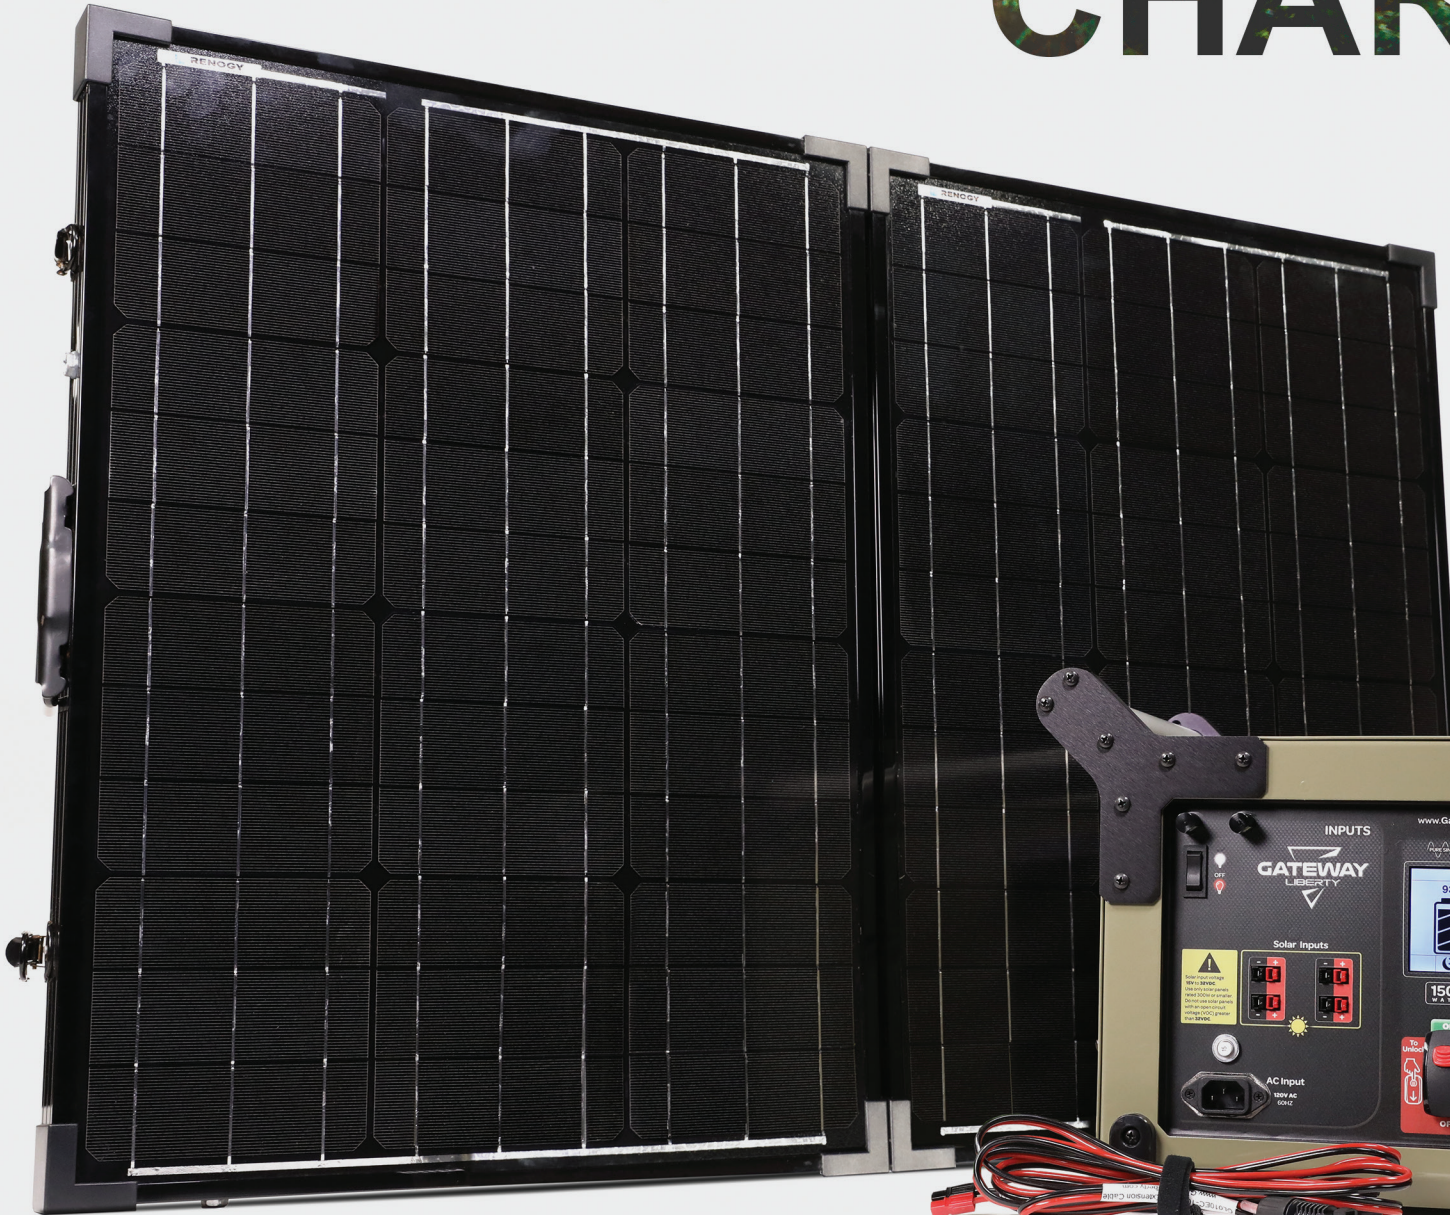

USE IT WHILE CHARGING