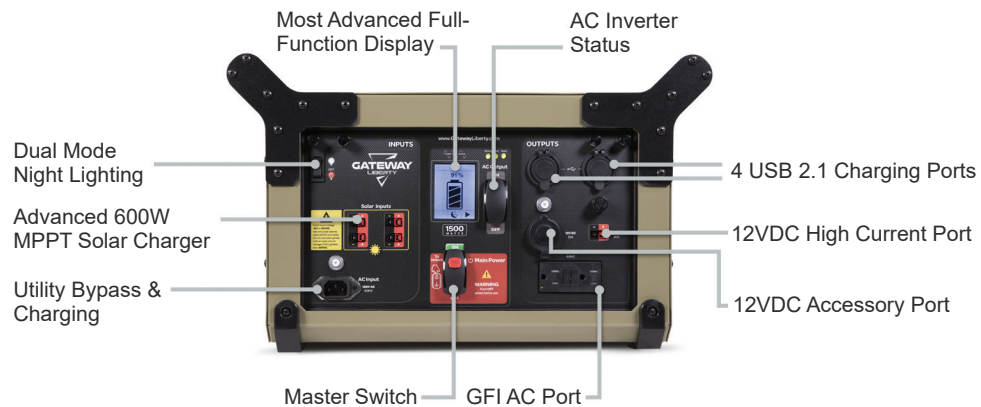

## GATEWAY FEATURES

CHARGE  
FROM PANELS OR  
HOME POWER  
STORE  
UP TO A YEAR  
USE  
ANYWHERE

1

**PORTABLE SOLAR  
CHARGING PACKAGE**